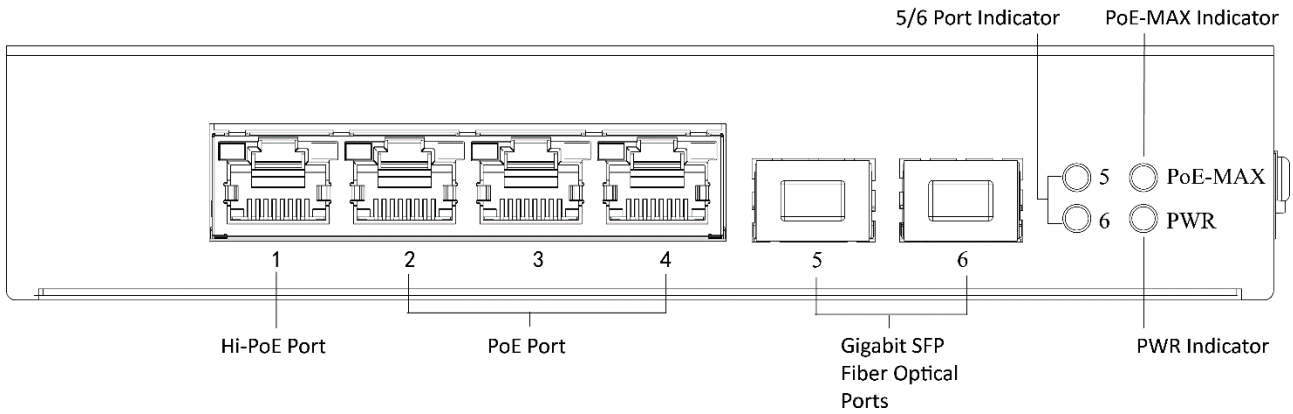

Physical Interface

Front panel:

Back panel: