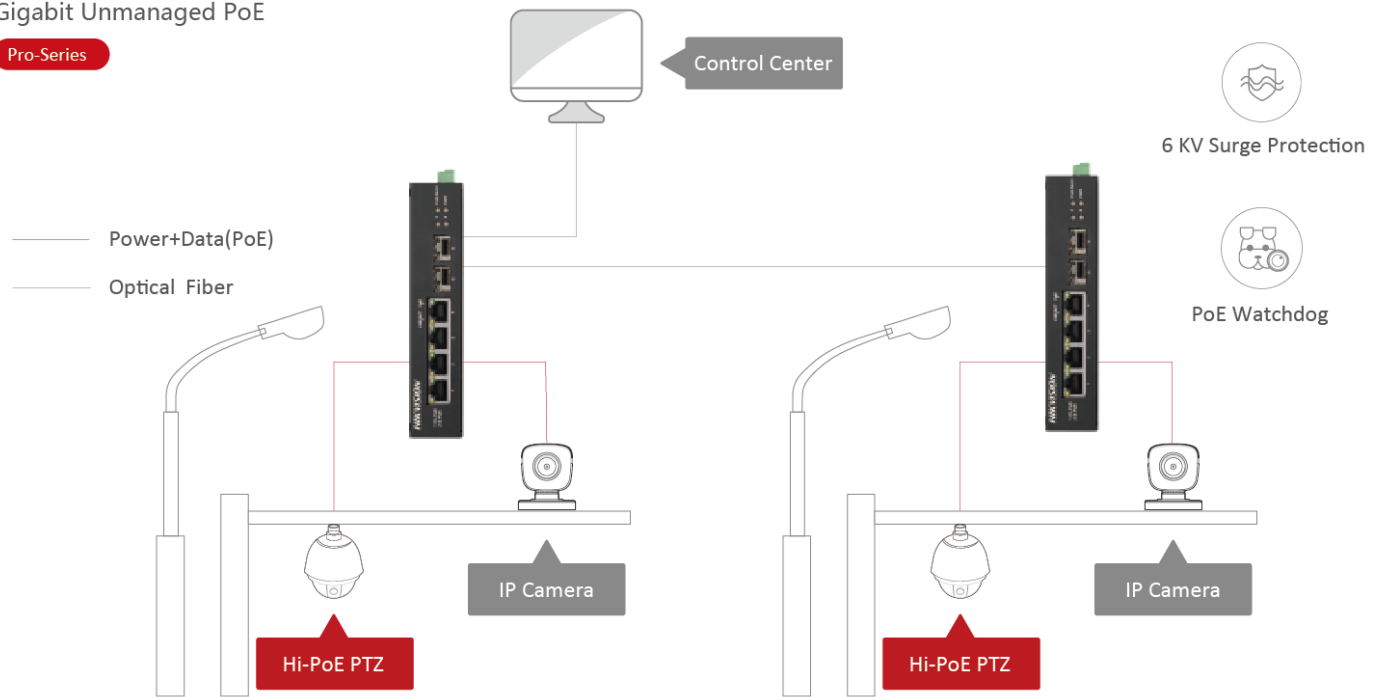

Typical Application

4-Port Gigabit PoE

Gigabit Unmanaged PoE

Pro-Series