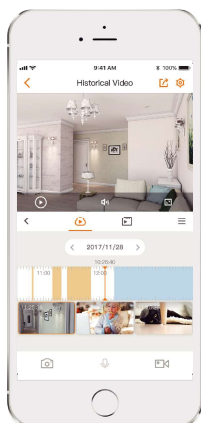

imou

Dome Pro

5MP H.265 Bullet Wi-Fi Camera

Dome Pro delivers 5MP live monitoring with a choice of 2.8mm/3.6mm lens option, it supports the latest H.265 compression which can save up to 50% bandwidth and storage. Human Detection allows you to monitor what matters without receiving annoying false alerts. With IP67 and IK10 certified, the camera can be used outdoors under different weather conditions.

-  **5MP QHD Video**
See more than 1080P
-  **Human Detection**
Quickly find human targets in you home
-  **Built-in Microphone**
High quality microphone picks up sounds clearly while monitoring
-  **H.265 Codec**
Save more high-quality video in less space
-  **IP67**
Weatherproof from dust and water
-  **Alarm Notification**
Sends instant motion-activated alerts to your mobile phone
-  **Diversified Storage**
Supports NVR, Cloud Storage or Micro SD card (up to 256GB)
-  **24/7 Protection**
Infrared night vision for clear-as-day clarity even in pitch dark
-  **Wi-Fi Connection**
IEEE802.11b/g/n(2.4GHz)

Stay close with what you care

With Cloud service, you will have access to what you care as long as Internet is available. You can record daily or motion videos on Cloud and play back anytime anywhere.

<http://www.imoulife.com>

Specifications

Camera

1/2.7" 5Megapixel Progressive CMOS
5MP(2880*1620)
Night Vision: 30m(98ft) Distance
2.8mm/3.6mm Fixed Lens
Field of View: 2.8mm: 105° (H), 55° (V), 125° (D)
3.6mm: 90° (H), 45° (V), 107° (D)